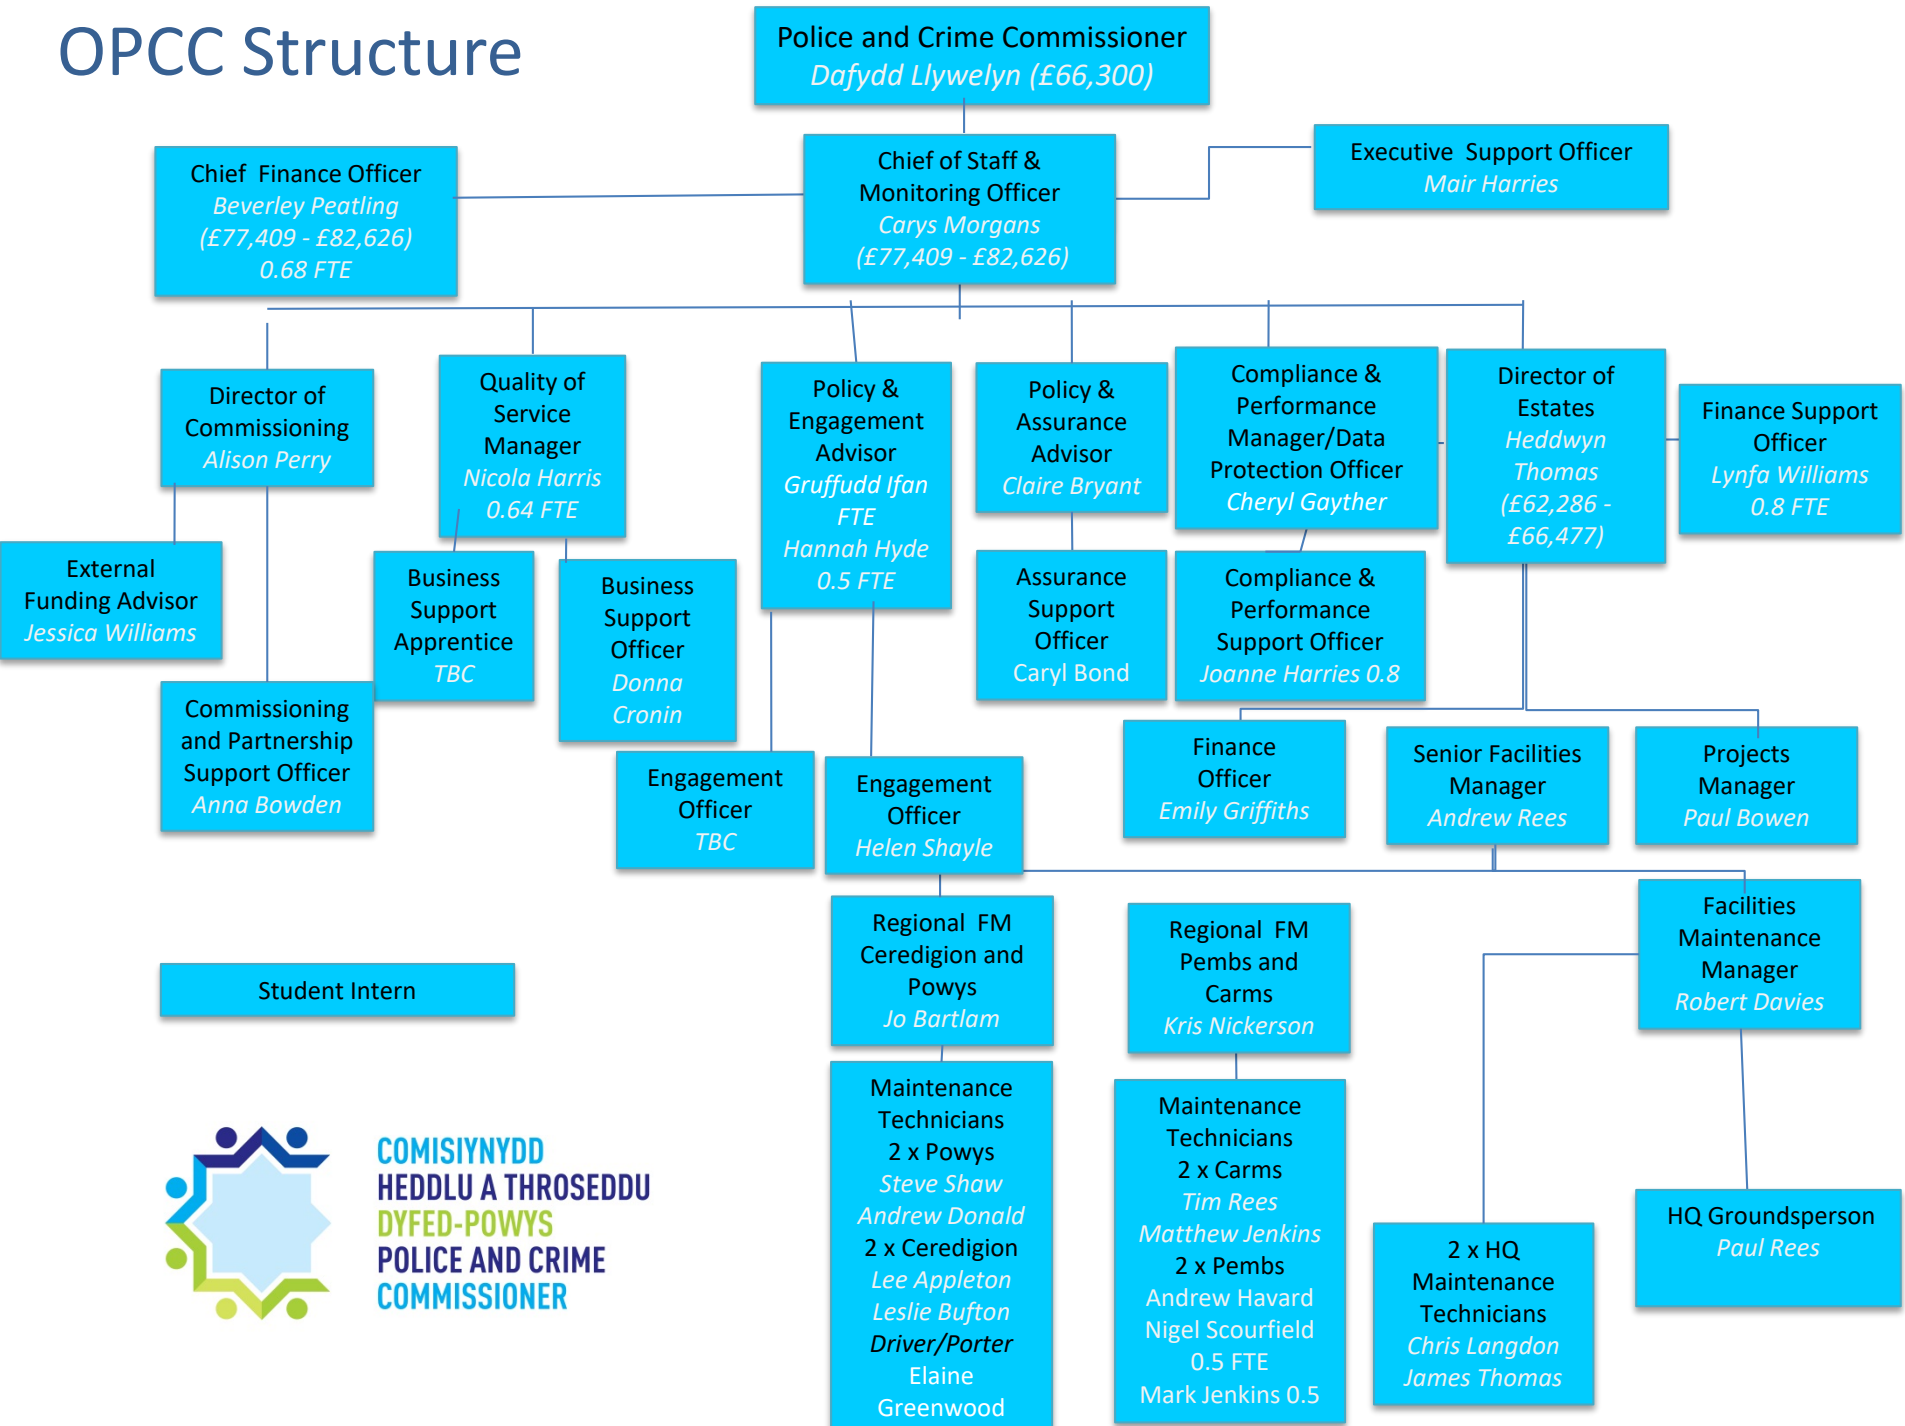

# OPCC Structure

COMISIYNYDD  
 HEDDLU A THROSEDDU  
 DYFED-POWYS  
 POLICE AND CRIME  
 COMMISSIONER