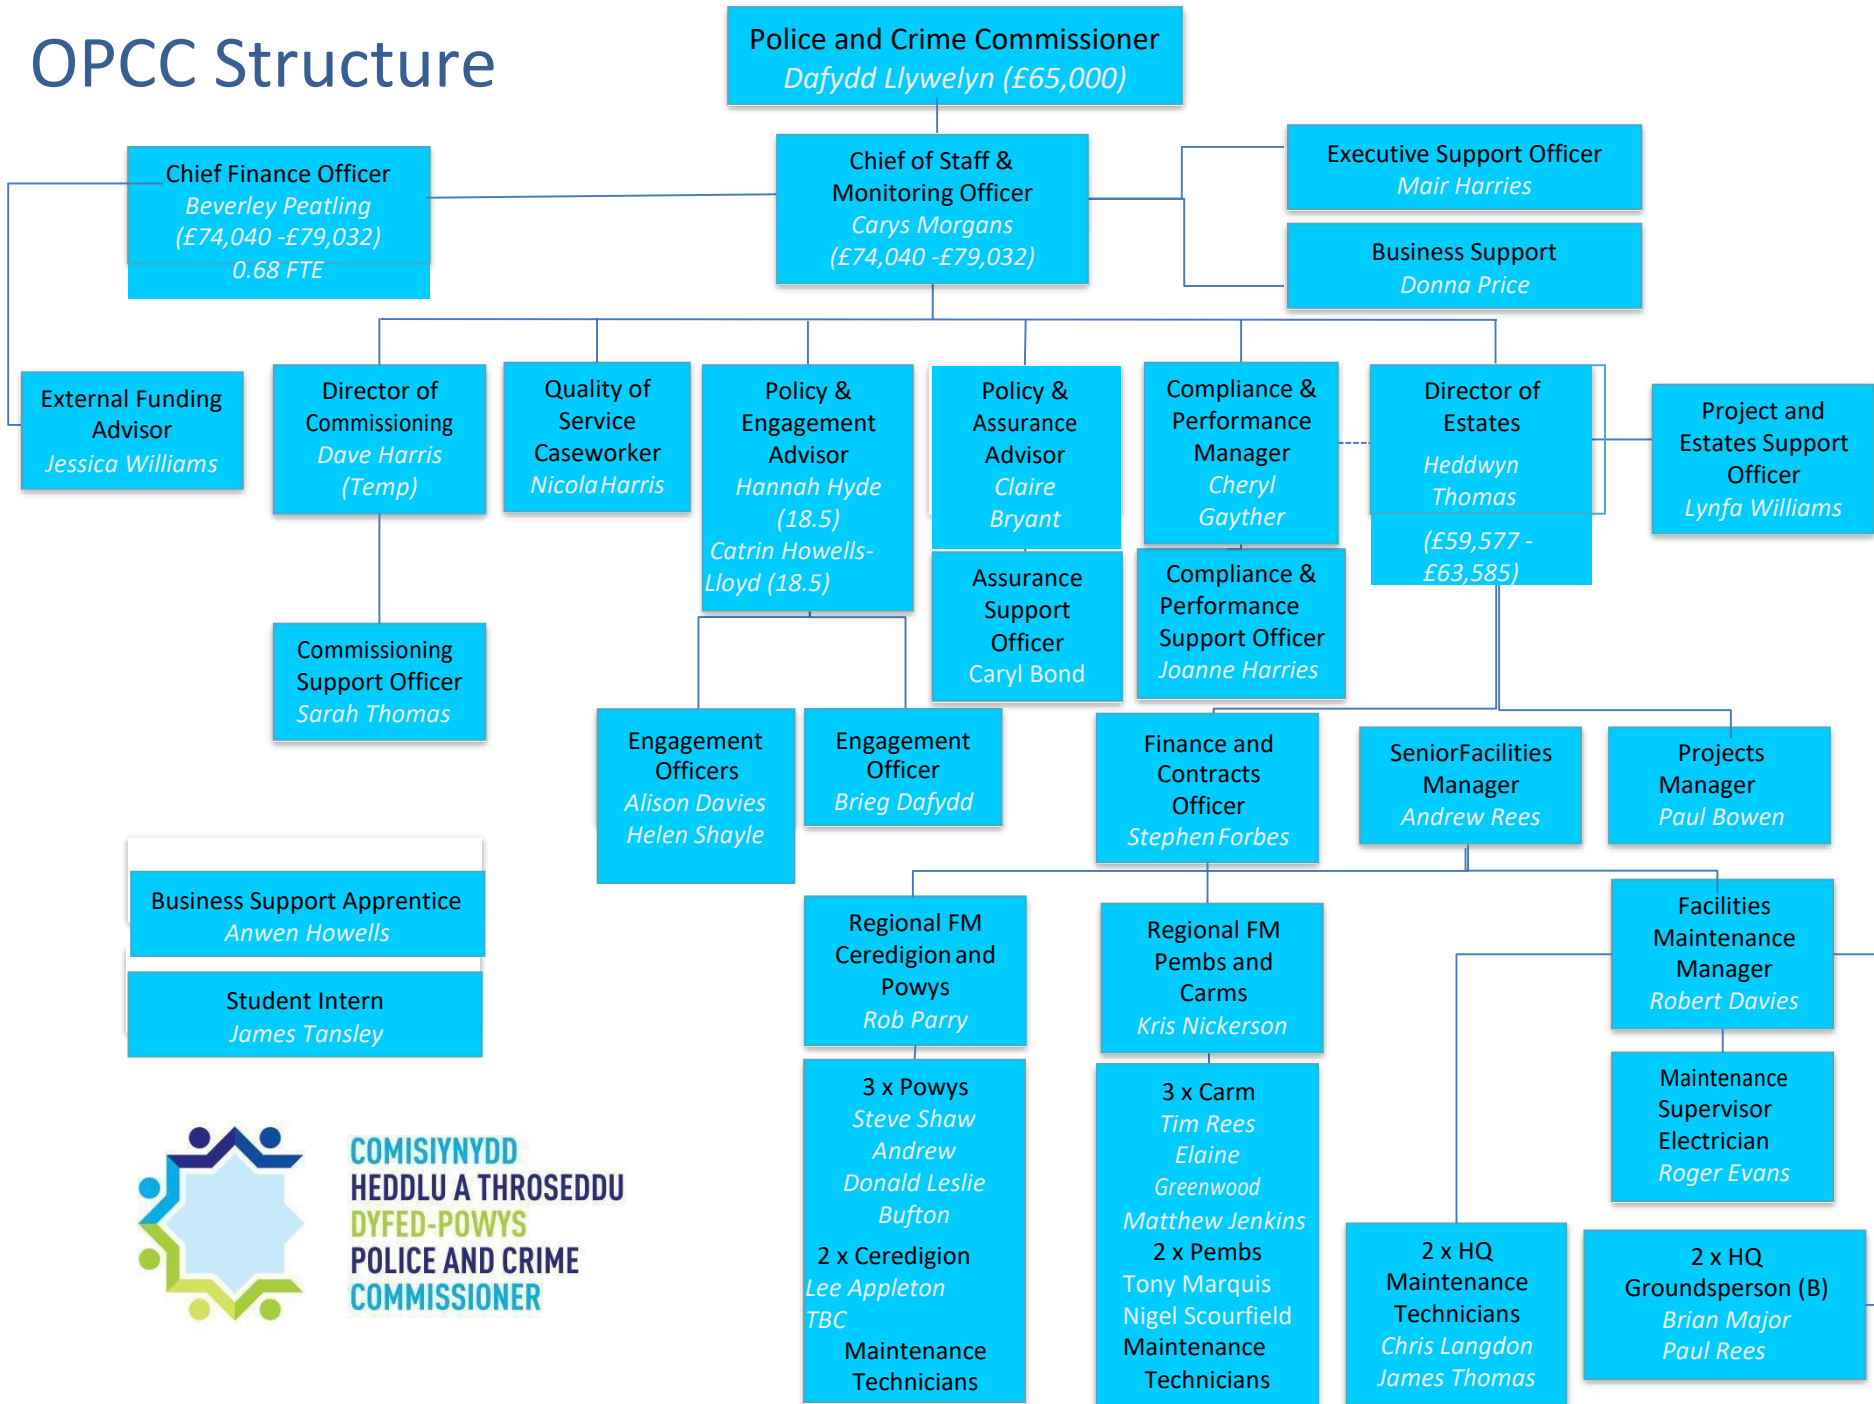

OPCC Structure

COMISIYNYDD
 HEDDLU A THROSEDDU
 DYFED-POWYS
 POLICE AND CRIME
 COMMISSIONER