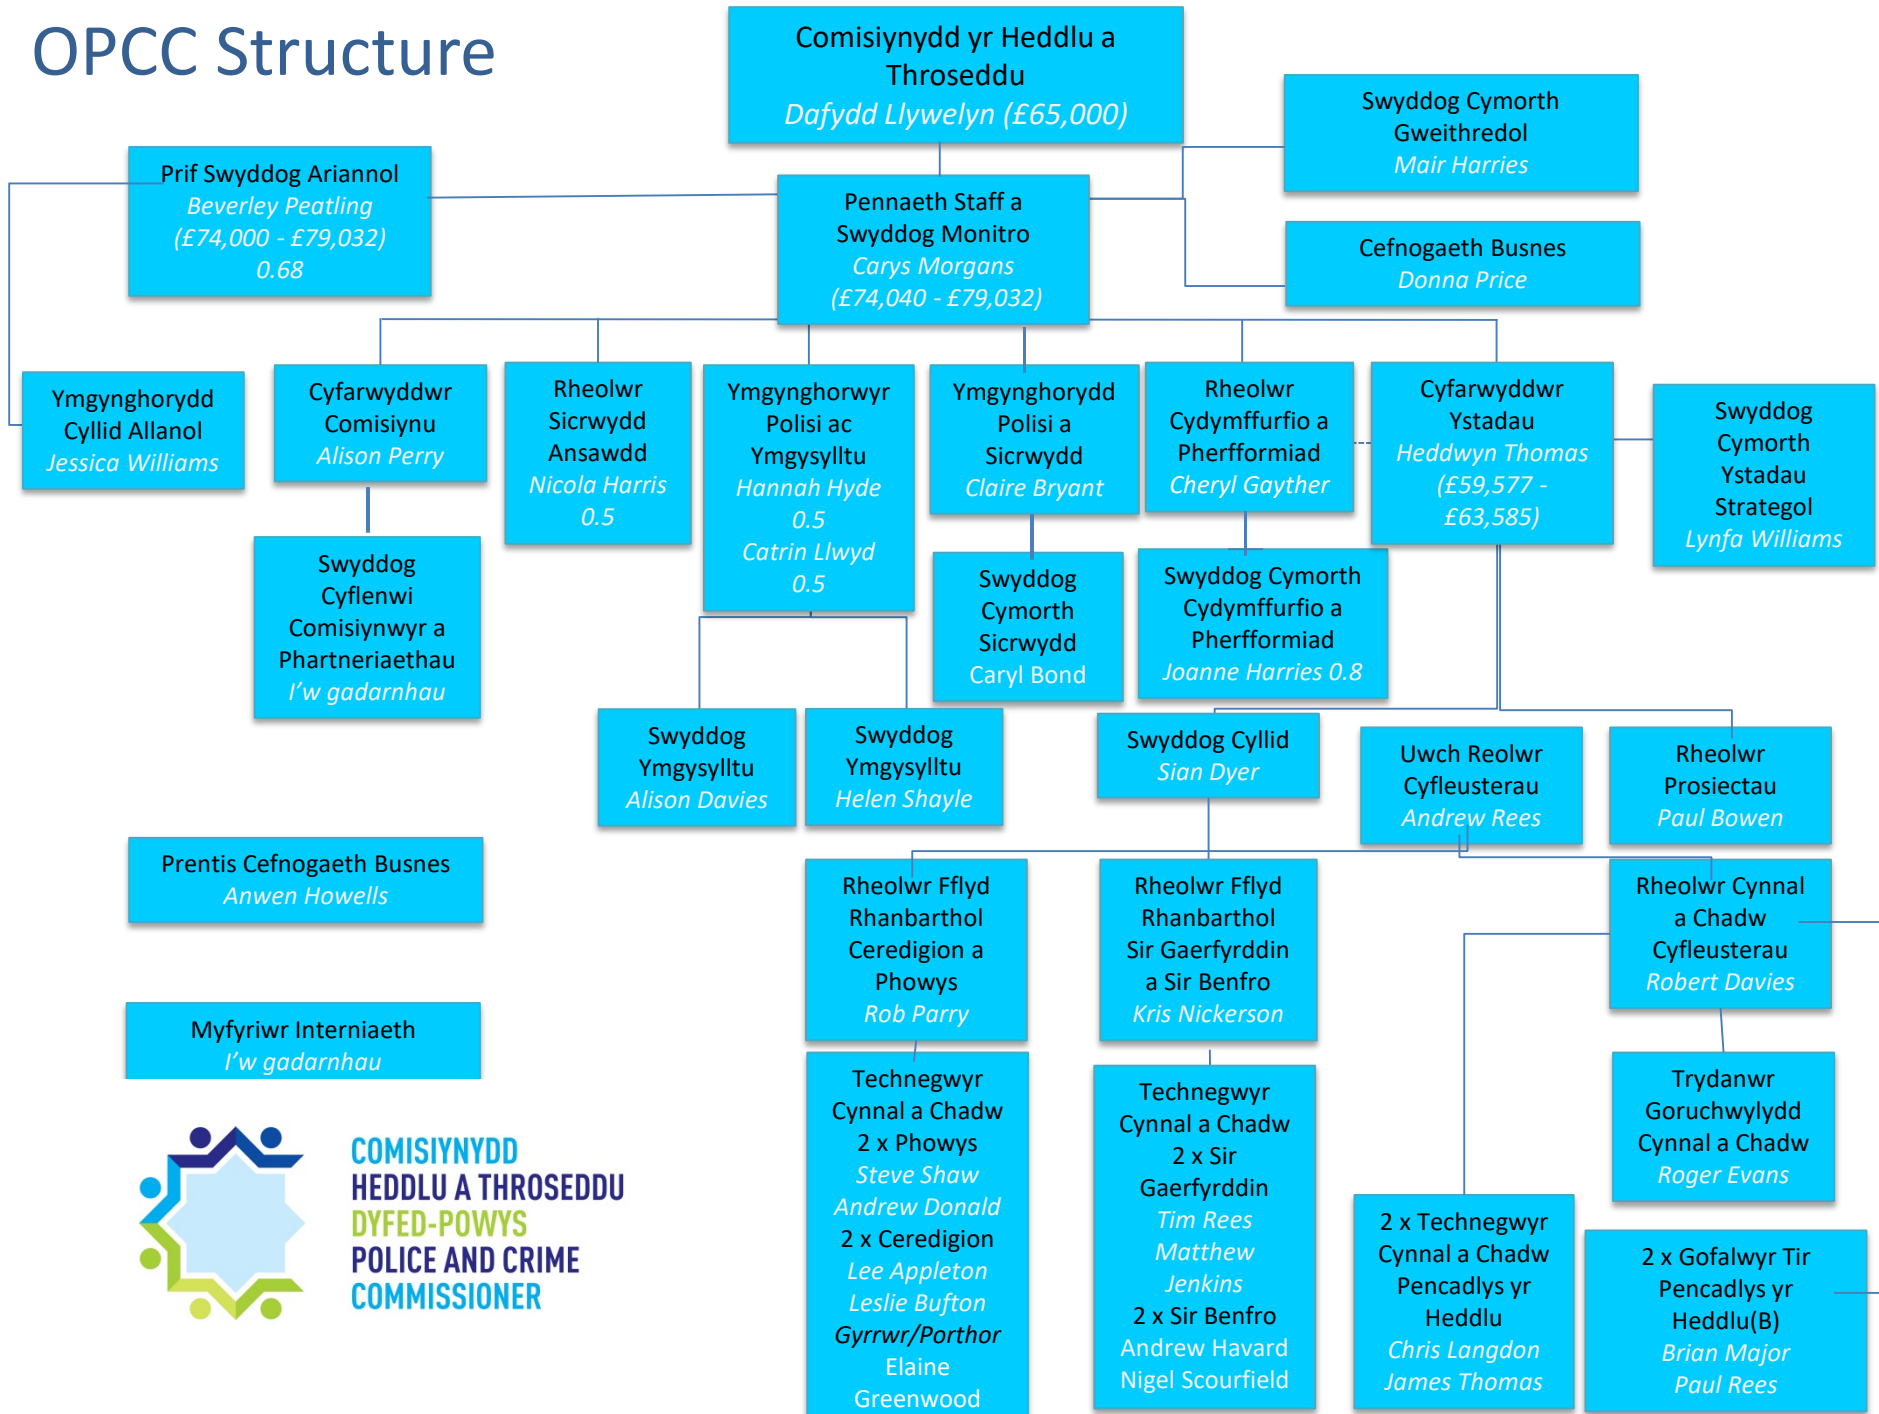

OPCC Structure

**COMISIYNYDD
HEDDLU A THROSEDDU
DYFED-POWYS
POLICE AND CRIME
COMMISSIONER**