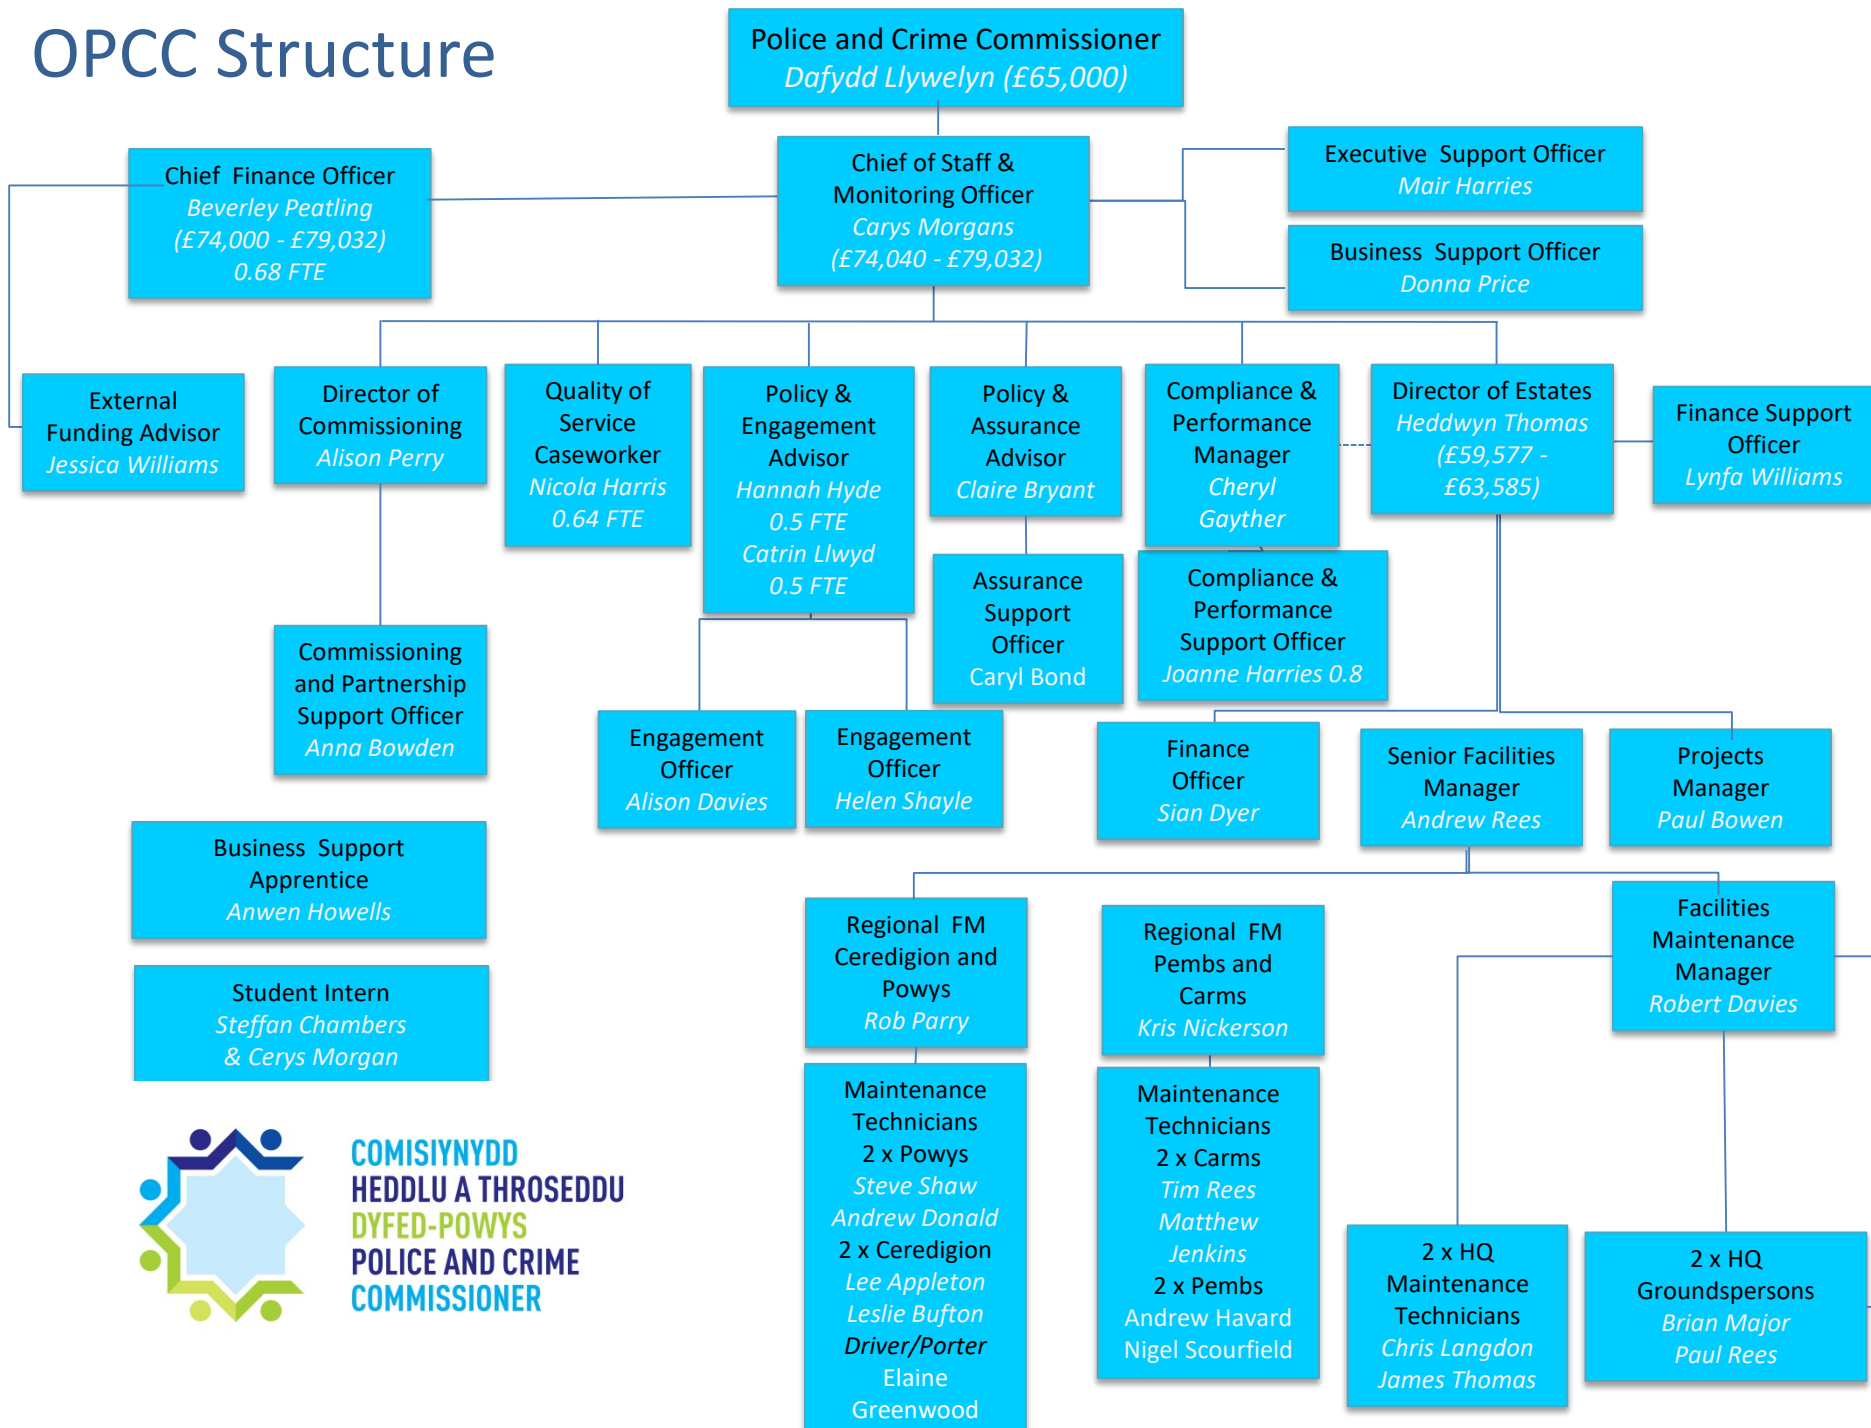

OPCC Structure

COMISIYNYDD
HEDDLU A THROSEDDU
DYFED-POWYS
POLICE AND CRIME
COMMISSIONER