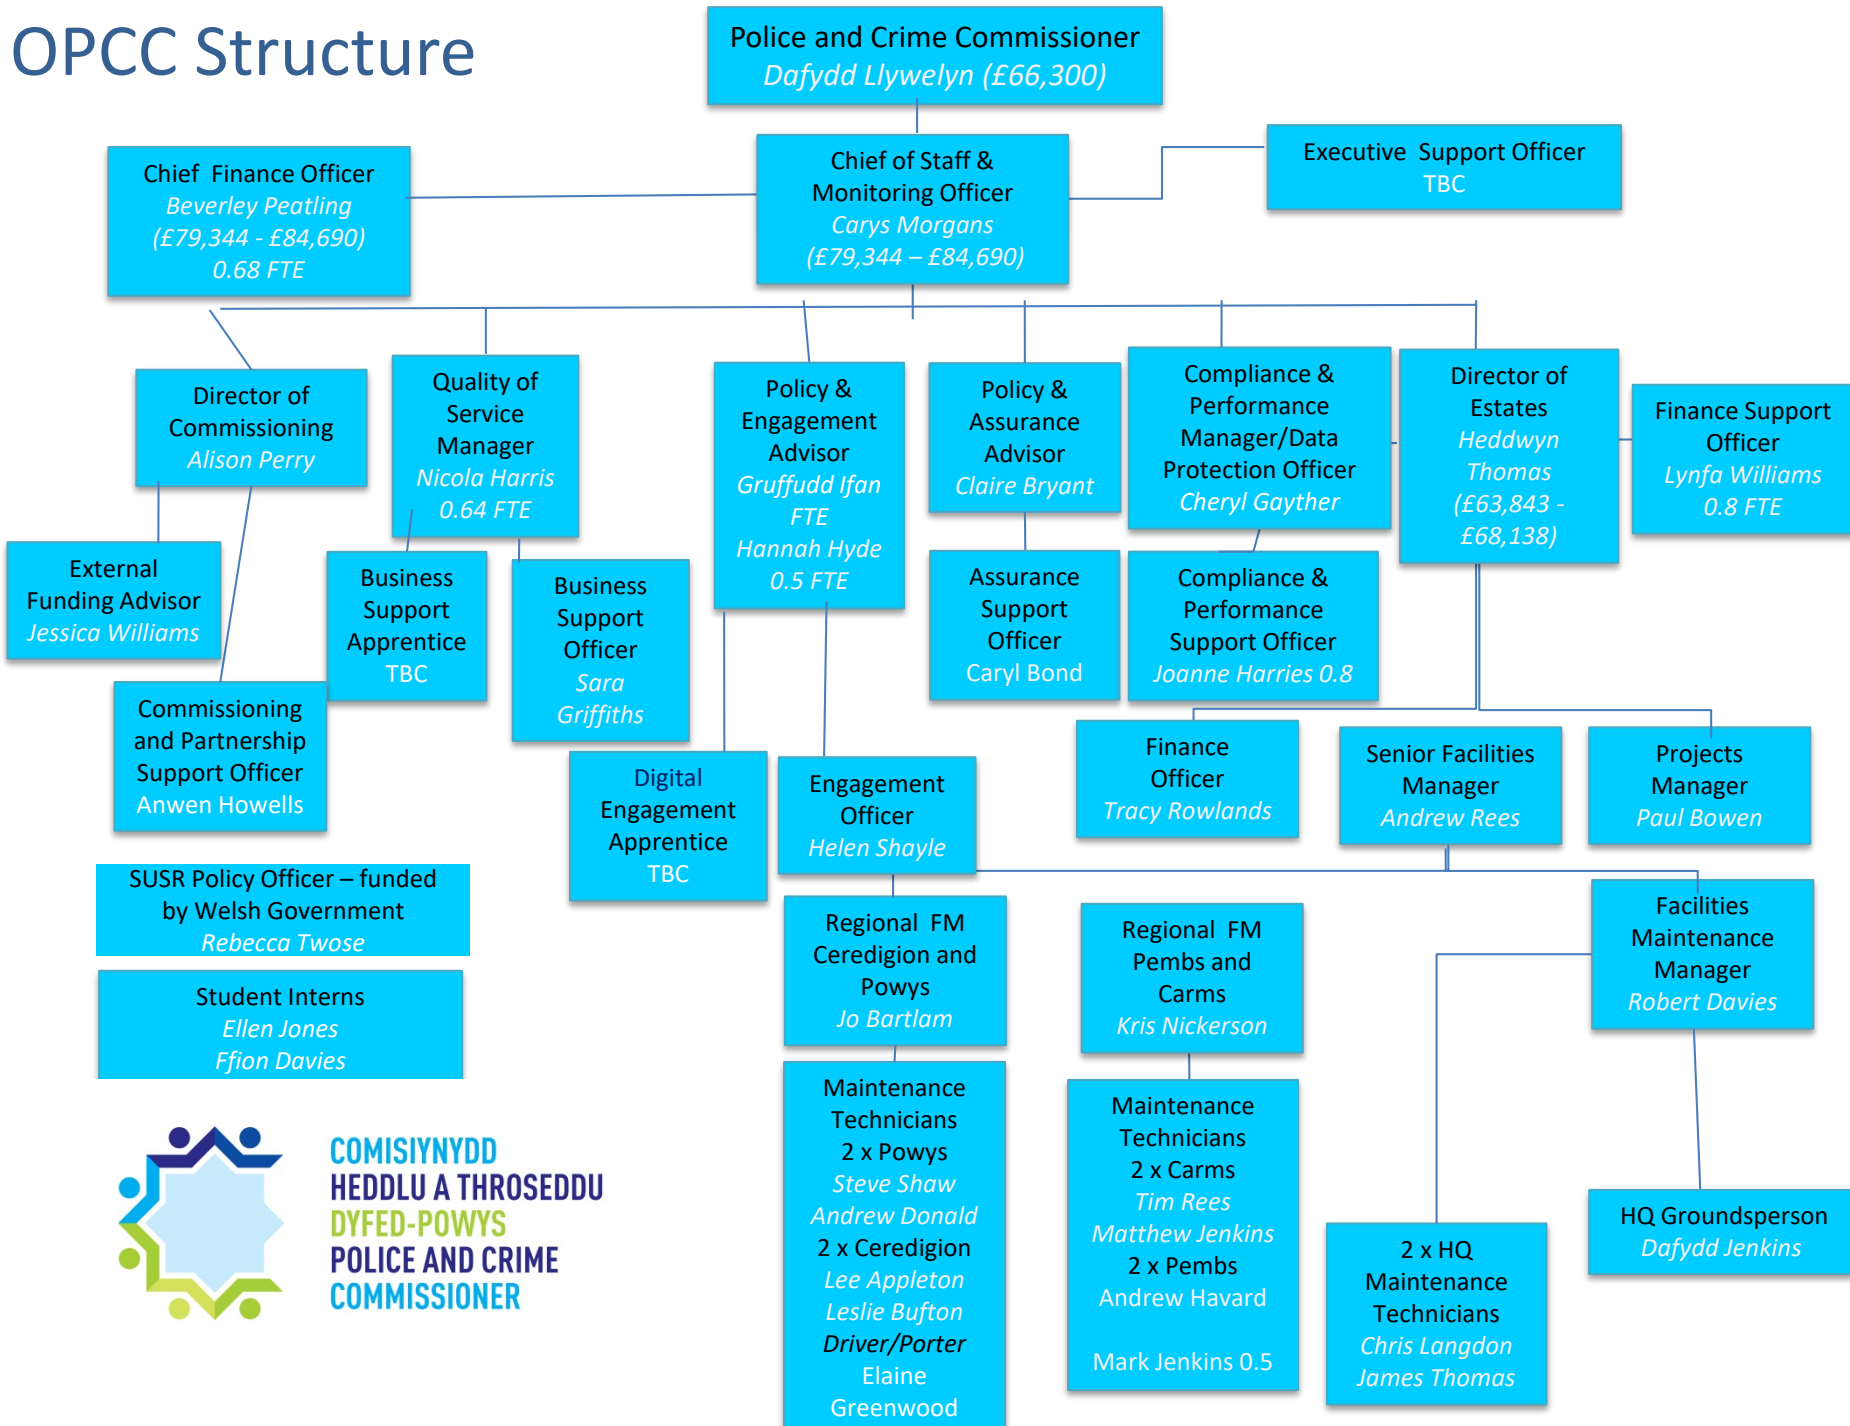

OPCC Structure

COMISIYNYDD
 HEDDLU A THROSEDDU
 DYFED-POWYS
 POLICE AND CRIME
 COMMISSIONER