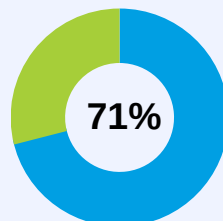

Gender Split:

Age of referrals:

85% of those referred engaged with the service

Abuse profile at intake :

County breakdown:

Reporting Increased Feelings of Safety

Reported an improved quality of life

Satisfied with the overall service they received