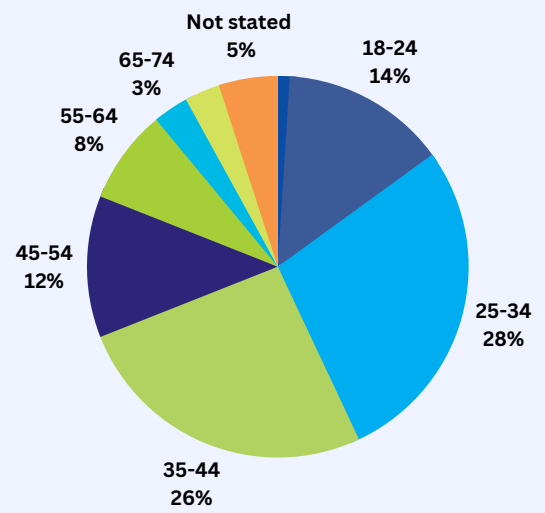

Gender Split:

Age of referrals:

85% of those referred engaged with the service

Abuse profile at intake :

County breakdown:

Reporting Increased Feelings of Safety

Reported an improved quality of life

Satisfied with the overall service they received