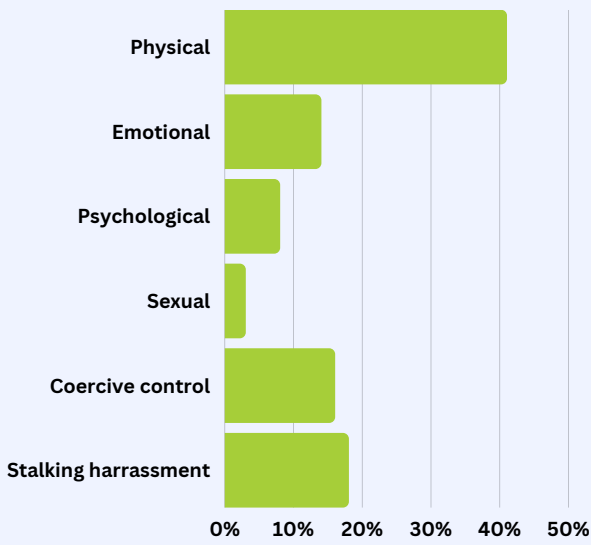

Comisiynydd Heddlu a Throseddu
Dyfed-Powys
Police and Crime Commissioner

OUR SERVICES

INDEPEDENT DOMESTIC VIOLENCE ADVISORY SERVICE

Hafan Cymru and Pobl provides a service to support those experiencing domestic abuse by reducing the risk and increasing the safety of victims. They provide an independent, frontline service to support vulnerable, repeat and high risk victims of domestic abuse and their families. To provide crisis intervention, emotional, financial and practical assistance, including supporting victims through the criminal justice process

Gender Split:

Age of referrals:

85% of those referred engaged with the service

Abuse profile at intake :

County breakdown:

Reporting Increased Feelings of Safety

Reported an improved quality of life

Satisfied with the overall service they received