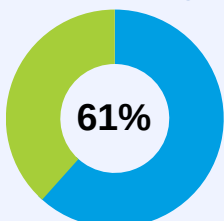

Gender Split:

Age of referrals:

85% of those referred engaged with the service

Abuse profile at intake :

County breakdown:

Reporting Increased Feelings of Safety

Reported an improved quality of life

Satisfied with the overall service they received