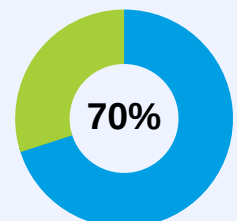

Gender Split:

Age of referrals:

85% of those referred engaged with the service

Abuse profile at intake :

County breakdown:

Reporting Increased Feelings of Safety

Reported an improved quality of life

Satisfied with the overall service they received