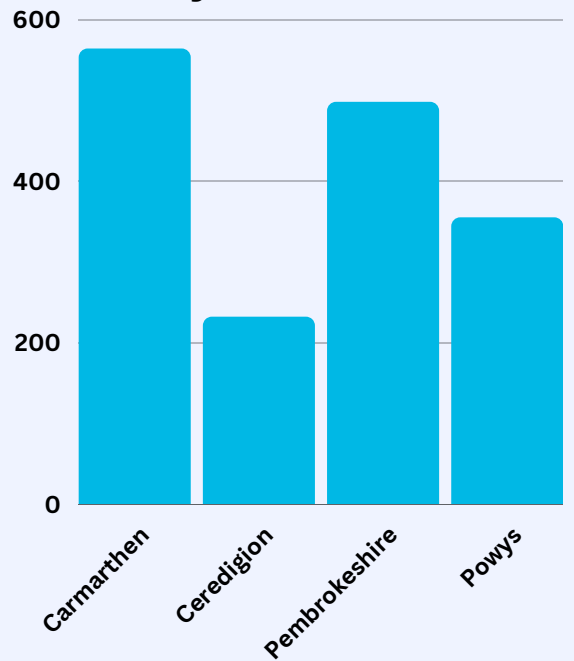

Gender Split:

Age of referrals:

85% of those referred engaged with the service

Abuse profile at intake :

County breakdown:

Reporting Increased Feelings of Safety

Reported an improved quality of life

Satisfied with the overall service they received