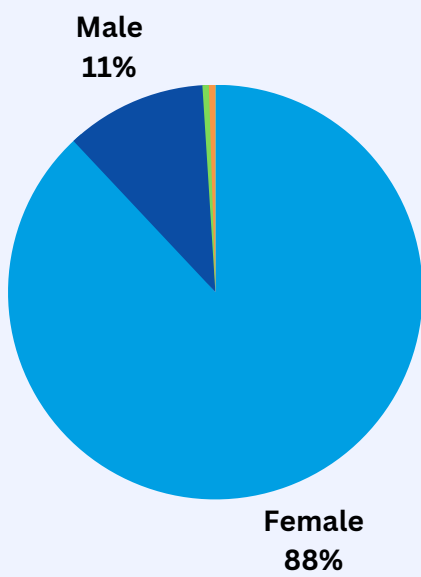

Gender Split:

Age of referrals:

85% of those referred engaged with the service

Abuse profile at intake :

County breakdown:

Reporting Increased Feelings of Safety

Reported an improved quality of life

Satisfied with the overall service they received